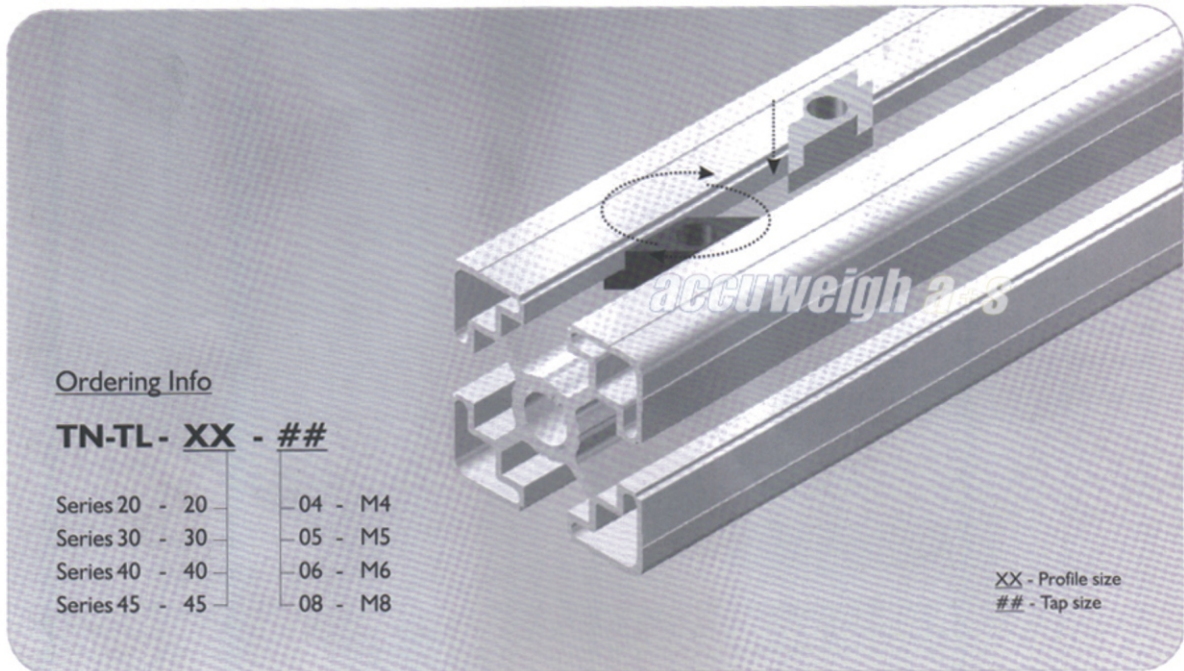

Additional Accessories

Series 20/30/40-45

'T' Nuts - End loading Economy

Ordering Info

TN-ELE-XX-##

Series 20 - 20	04 - M4
Series 30 - 30	05 - M5
Series 40 - 40	06 - M6
Series 45 - 45	08 - M8

XX - Profile size
- Tap size

'T' Nuts - End loading High Torque

Ordering Info

TN-ELHT-XX-##

Series 20 - 20	04 - M4
Series 30 - 30	05 - M5
Series 40 - 40	06 - M6
Series 45 - 45	08 - M8

Modular Aluminum Framing System

Additional Accessories

Series 20/30/40-45

'T' Nute - Top loading

Cover Profiles

End Caps

Series 20/30/40-45

EC 20S

EC 20R

EC 30S