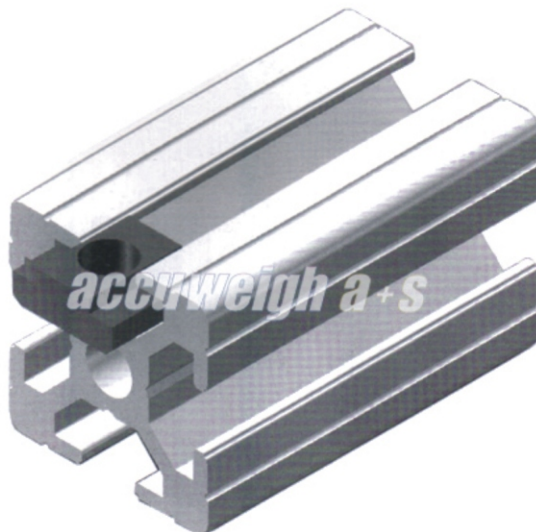

Additional Accessories

Series 20/30/40-45

'T' Nuts - End loading Economy

Ordering Info

TN-ELE-XX-##

Series 20 - 20	04 - M4
Series 30 - 30	05 - M5
Series 40 - 40	06 - M6
Series 45 - 45	08 - M8

XX - Profile size
- Tap size

'T' Nuts - End loading High Torque

Ordering Info

TN-ELHT-XX-##

Series 20 - 20	04 - M4
Series 30 - 30	05 - M5
Series 40 - 40	06 - M6
Series 45 - 45	08 - M8

Modular Aluminum Framing System

Additional Accessories

Series 20/30/40-45

'T' Nute - Top loading

Cover Profiles

End Caps

Series 20/30/40-45

EC 20S

EC 20R

EC 30S