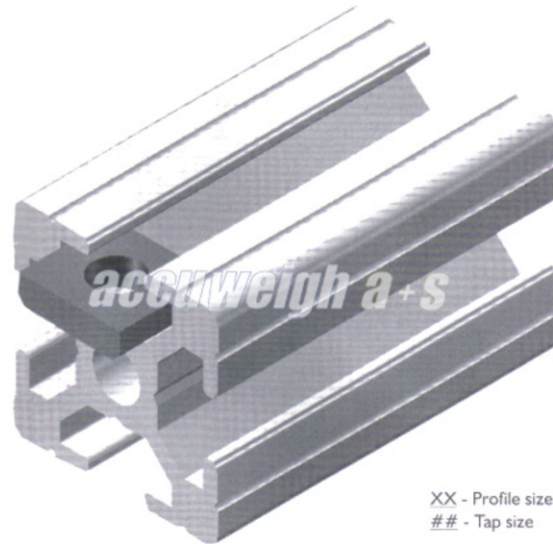

Additional Accessories

Series 20/30/40-45

'T' Nuts - End loading Economy

Ordering Info

TN-ELE-XX-##

Series 20 - 20	04 - M4
Series 30 - 30	05 - M5
Series 40 - 40	06 - M6
Series 45 - 45	08 - M8

XX - Profile size
- Tap size

'T' Nuts - End loading High Torque

Ordering Info

TN-ELHT-XX-##

Series 20 - 20	04 - M4
Series 30 - 30	05 - M5
Series 40 - 40	06 - M6
Series 45 - 45	08 - M8

Modular Aluminum Framing System

Additional Accessories

Series 20/30/40-45

'T' Nute - Top loading

Cover Profiles

End Caps

Series 20/30/40-45

EC 20S

EC 20R

EC 30S